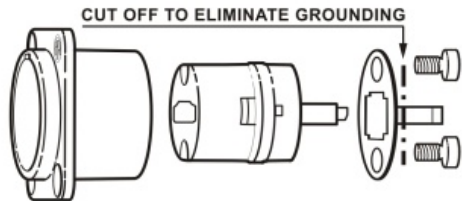

NAHDMI-W-B

HDMI feedthrough adapter, black D-shape housing

Neutrik's HDMI solution for the transmission of any digital TV and PC video format including high-definition video (HDTV) can be integrated in networks very easy.

Features & Benefits

- To transmit any digital TV and PC video format including high-definition video (HDTV)
- HDMI feedthrough adapter with 19 pole HDMI receptacle at both ends
- Dust and water resistant acc. to IP65 safety standard in combination with NKHDMI-*
- Universally accepted standard D-shape housing
- Removable screen to chassis grounding:

Image gallery

Technical Information [hide](#)

Accessories

DSS-*

MFD

SCDP-*

SCDX

SCCD-W

SCD-W