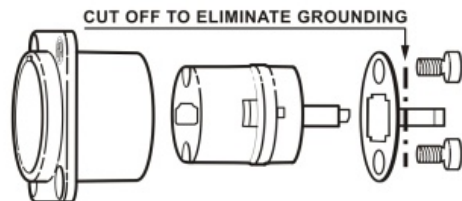

NAHDMI-W

HDMI feedthrough adapter, D-shape housing

Neutrik's HDMI solution for the transmission of any digital TV and PC video format including high-definition video (HDTV) can be integrated in networks very easy.

Features & Benefits

- To transmit any digital TV and PC video format including high-definition video (HDTV).
- HDMI feedthrough adapter with 19 pole HDMI receptacle at both ends
- Dust and water resistant acc. to IP65 safety standard in combination with NKHDMI-*
- Universally accepted standard D-shape housing
- Removable screen to chassis grounding:

Image gallery

Technical Information [hide](#)

Product

Title NAHDMI-W

Connection Type Adapter

Gender female

Mechanical

Mounting direction Front mounting

Chassis shape D

Material

Contact plating Au

Contacts Brass (CuZn39Pb3)

Insert PBT

Shell Zinc diecast (ZnAl4Cu1)

Shell plating Nickel

Environmental

Flammability UL 94 V-0

[Home](#) [Products](#) [About us](#) [Contact](#) [Support](#)