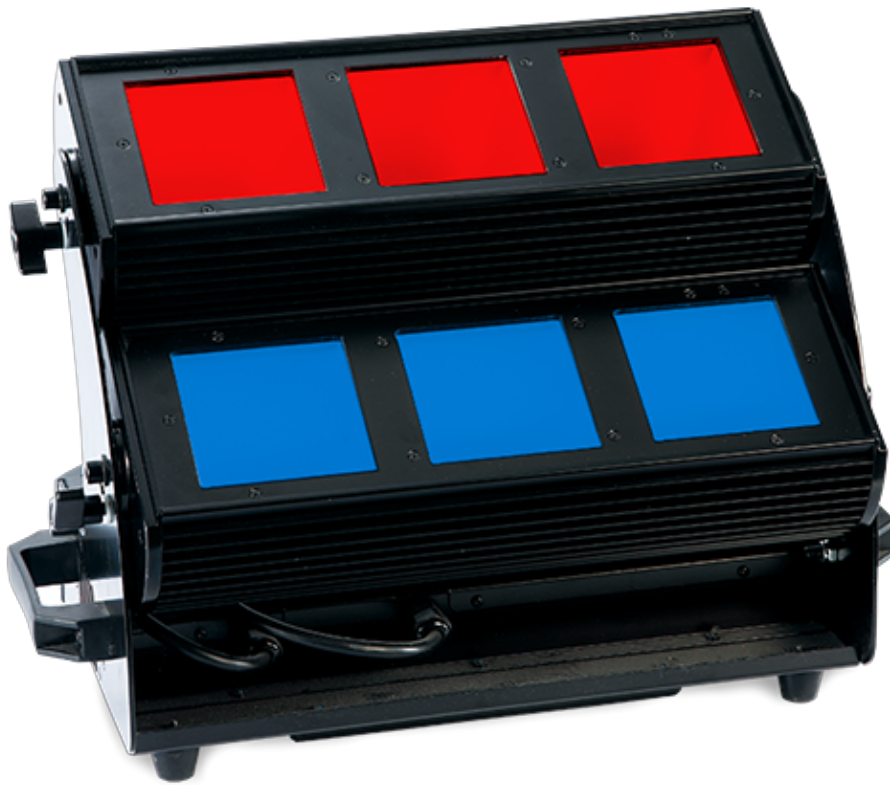

PIXI BAR C5

产品参数

LED Source : R/G/B/Y/W/DB/VG/HR,8-Color LED Engine

Color Rendering Index (CRI) : > 78

Color Temperature : 8000K

Output : 8300lm

Dimmer : 0-100% Linear Dimming

Beam Angle : 44 ° X46 °

Field Angle : 75 ° X79 °
Control : DMX 512/Manual Operation
IP Rating : IP20
Power Consumption : 440W
Input Voltage : AC100-240V, 50/60Hz
Weight : 11KGS
Dimension : 51X40X45cm