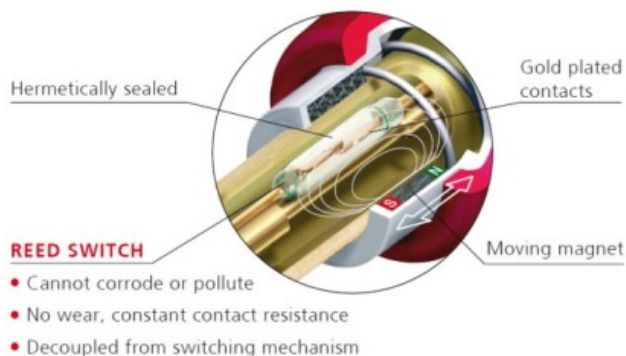

NP2X-AU-SILENT

2 pole 1/4" professional phone plug, gold plated contacts, red rubber overlay, silent switch

The silentPLUG automatically mutes (shorts) an instrument (guitar) cable to avoid pops and squeals when changing the instrument (guitar) under load. The integrated silent switch is based on REED-technology and guarantees a lifetime beyond 10 '000 mating cycles. The new PX silentPLUG features a rugged metal shell enhanced with a rubber cushion overlay for improved shock protection.

Detail Silent Switch:

Features & Benefits

- Avoid pops and squeals
- Hermetically sealed switching contacts
- Lifetime beyond 10'000 mating cycles
- Slim plug with industry proven and reliable chuck type cable strain relief
- Sleek attractive design for convenient handling and connections
- Rubber overlay on straight housing for best shock-protection and reliability
- L-D versions available which accommodates cable O.D. up to 8 mm

ATTENTION!

For use with instrument (guitar) applications only. Damage may occur if connected to amplifier output.

Please note that the signal isn't muted with some types of active electric guitars which are equipped with tip-ring-sleeve jacks that tap to activate the guitar power supply.

Technical Information [hide](#)

Product

Title NP2X-AU-SILENT

Connection Type Plug

Gender male

Electrical

Contact resistance depends on mating connector mΩ

Dielectric strength	0.2 kVdc
Insulation resistance	> 2 GΩ (initial)
Rated current per contact	depends on mating connector A
Rated voltage	< 50 V
Mechanical	
Cable O.D.	4 - 7 mm
Lifetime	> 1000 mating cycles
Wiresize	1 mm ²
Wiresize	18 AWG
Wiring	Solder contacts
Material	
Bushing	Polyacetal (POM) + PU
Contact plating	0.2 μm Au
Contacts	Brass (CuZn39Pb3)
Insert	Polyamide (PA 6.6 30 % GR)
Shell	Brass (CuZn39Pb3)
Strain relief	Polyacetal (POM)
Environmental	
Standard compliance	IEC 60603-11 / EIA RS-453
Solderability	Complies with IEC 68-2-20
Temperature range	-20 °C to +65 °C